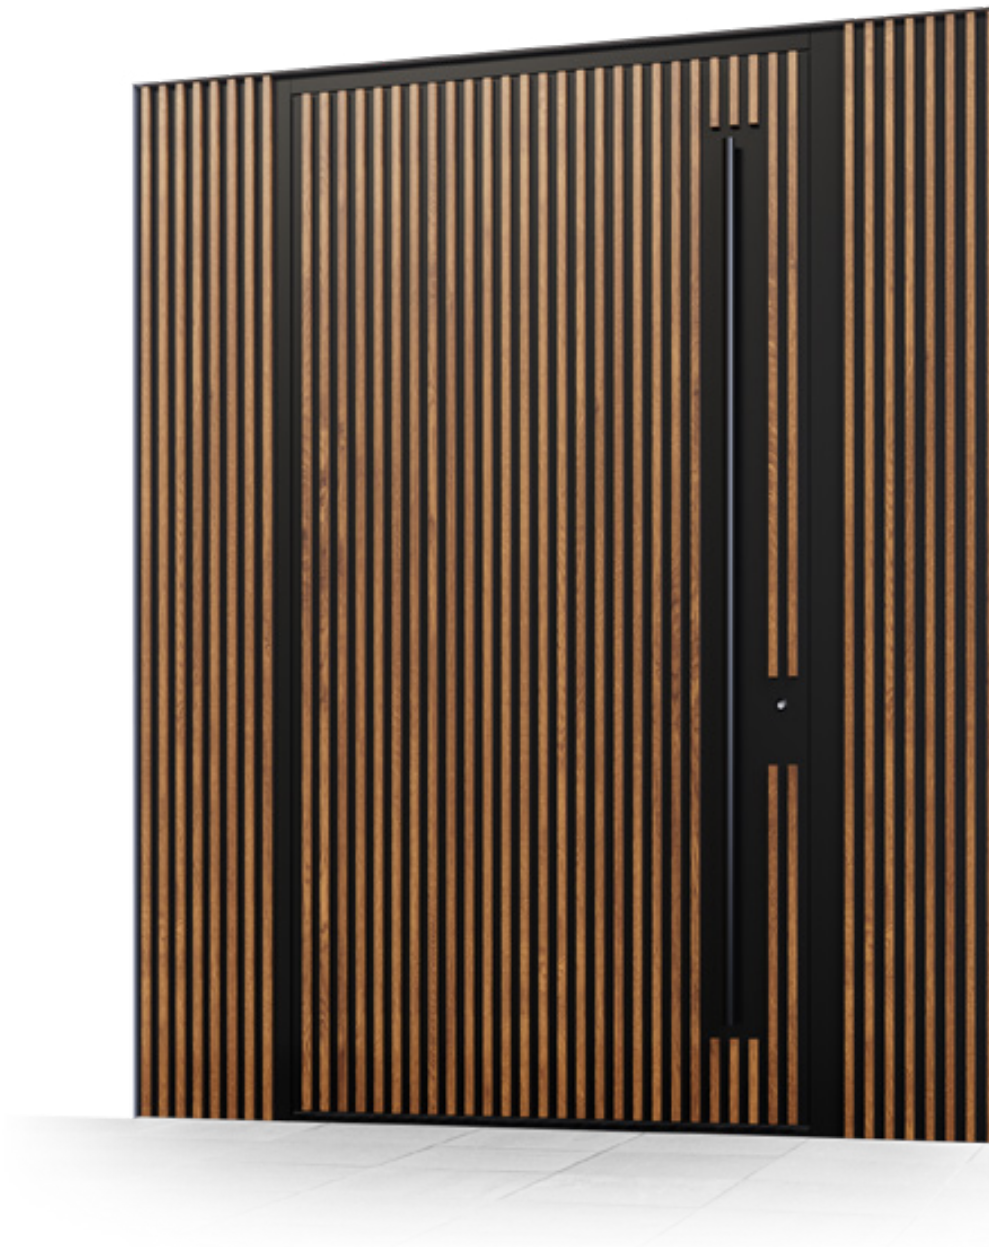

Tube Dimensions
W20 x H20 mm

Tube Color
RAL 9005

External Handle
Soft Touch, Black

Wood Color Pattern
Vertical

Door Design

454

Door Color
RAL 9005

Frame Color
RAL 9005