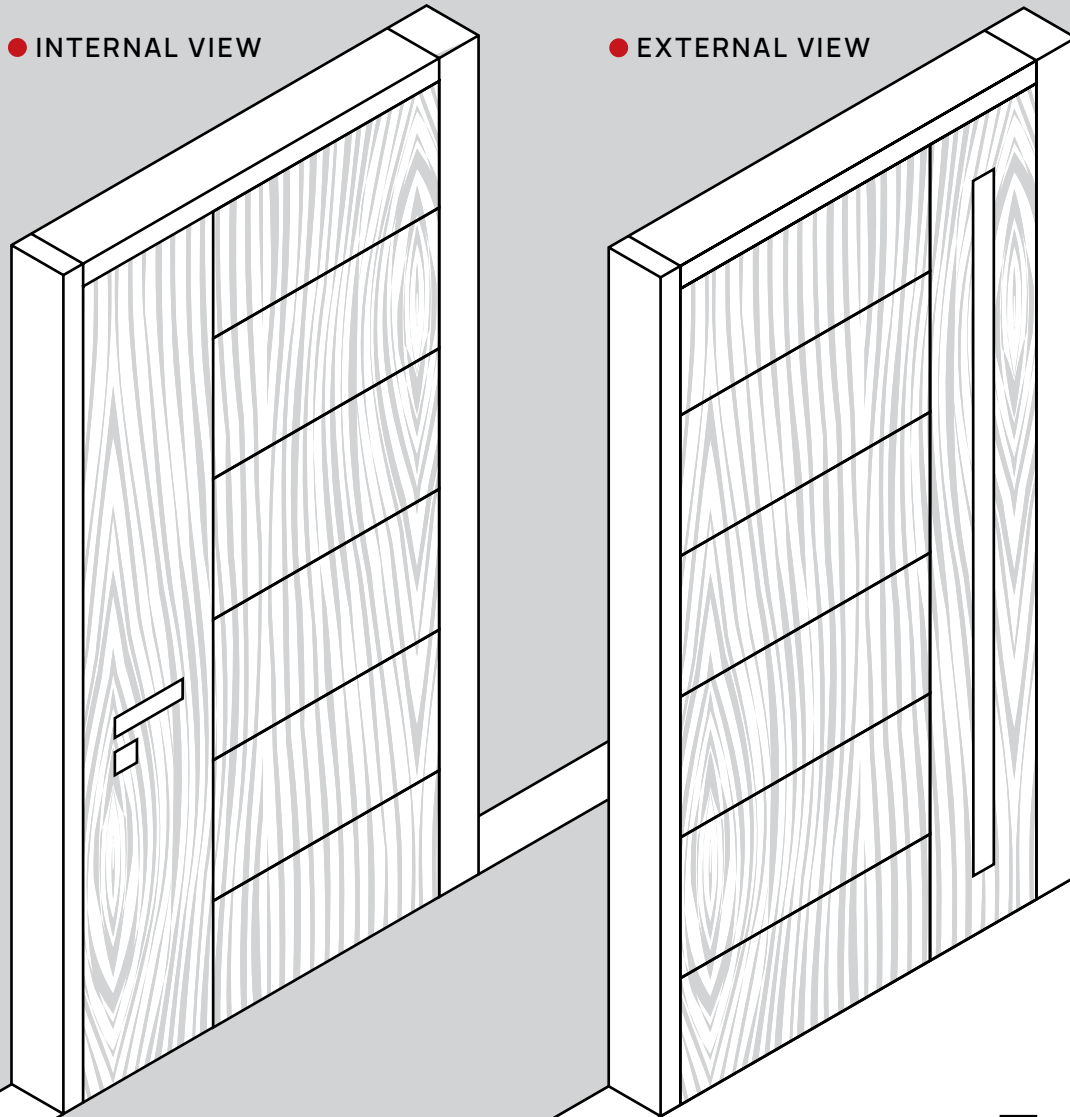

● INTERNAL VIEW

● EXTERNAL VIEW

Type S.I. (Same Inside)

Designs of this type can be applied to both sides.