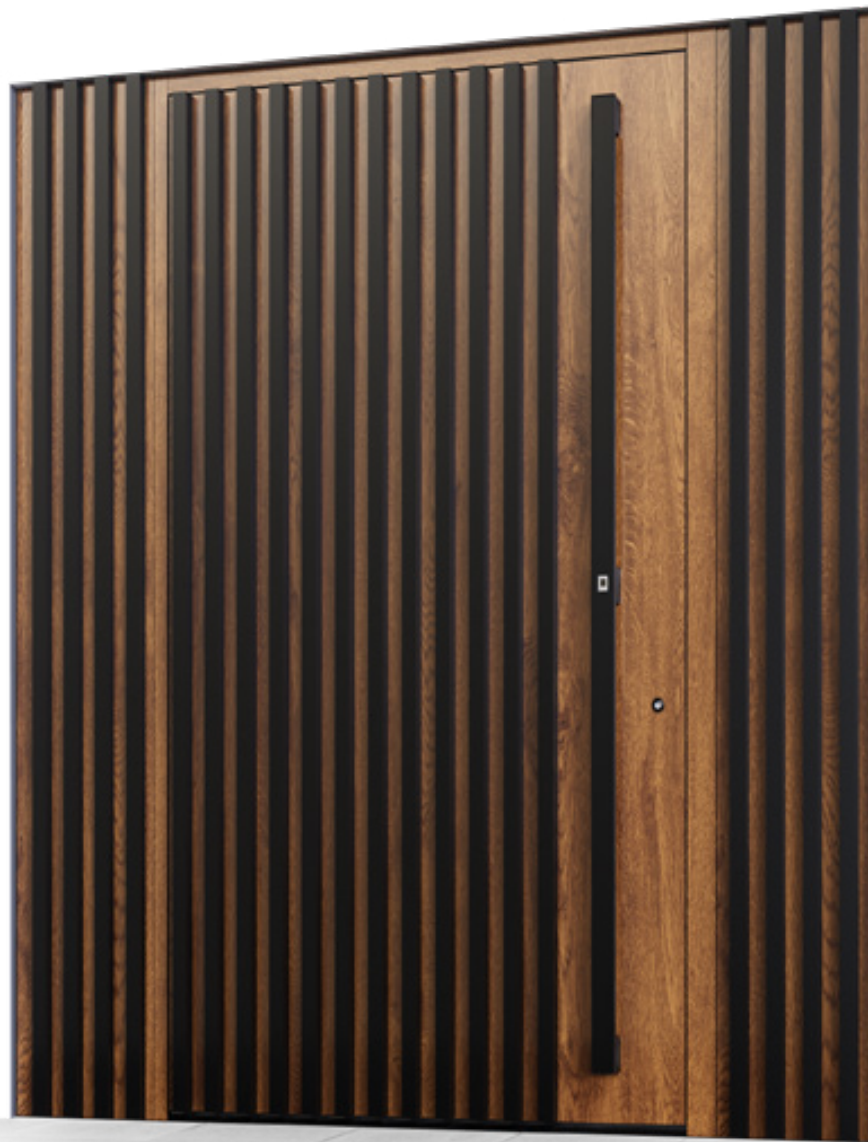

Tube Color
RAL 7043

External Handle
Vision, Aluminium Facing

External Handle Color
RAL 7043

Access Control
Handle with Integrated
Fingerprint Reader

Wood
Color
Pattern
Vertical

Door Design

468

Door Color
T630