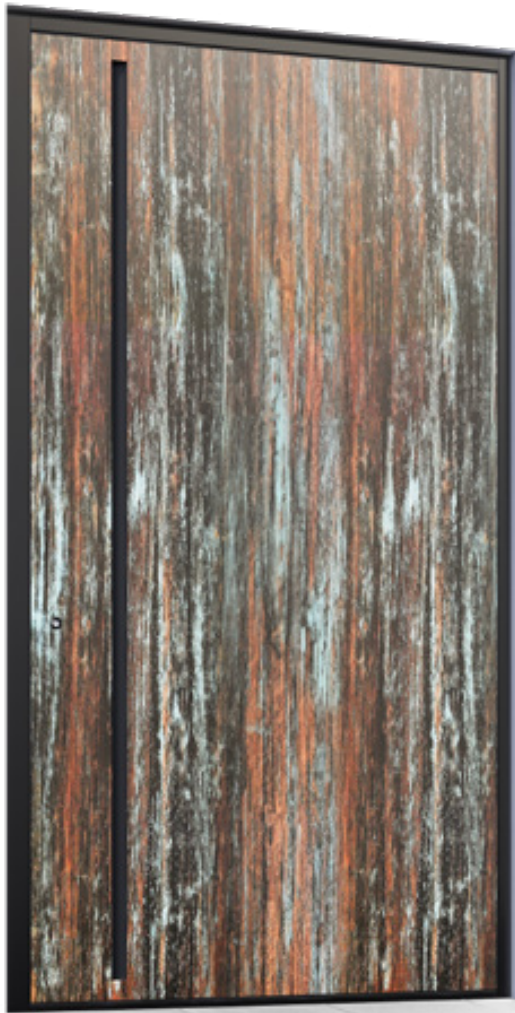

Door Design | ME 11 Copper Patina

Door Facing: ME 11

Frame Facing: ME 11

External Handle: Crypto Full Height

External Handle Color: Anodized Coating

Sidepart: ME 11 Facing

Door Design | ME 10 Rustic Patina

Door Facing: ME 10