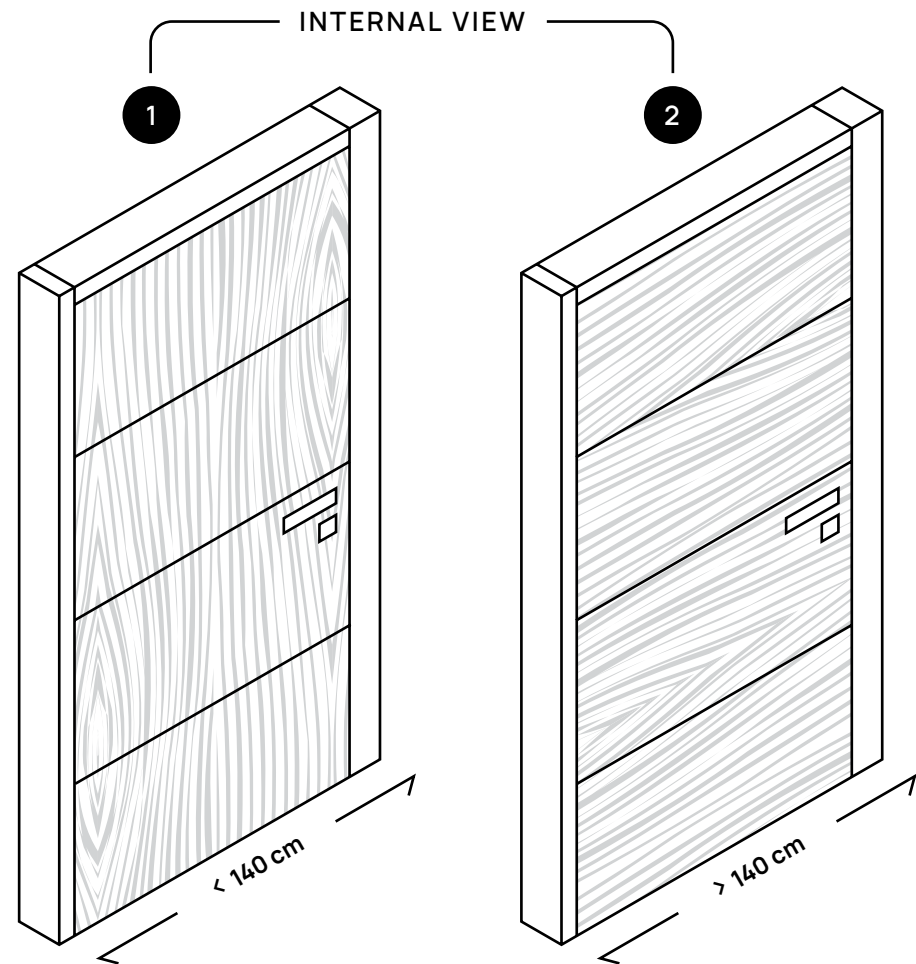

Internal and External Door Design Specifications

Type D.I. (Different Inside)

For designs that can only be applied to the external side of the door, the internal side features three engraved lines.

For imitation paint, there are two options for the internal pattern:

1) For doors with a width **less than 140 cm**, the internal side features a vertical pattern.
2) For doors with a width **greater than 140 cm**, the internal side features a horizontal pattern.