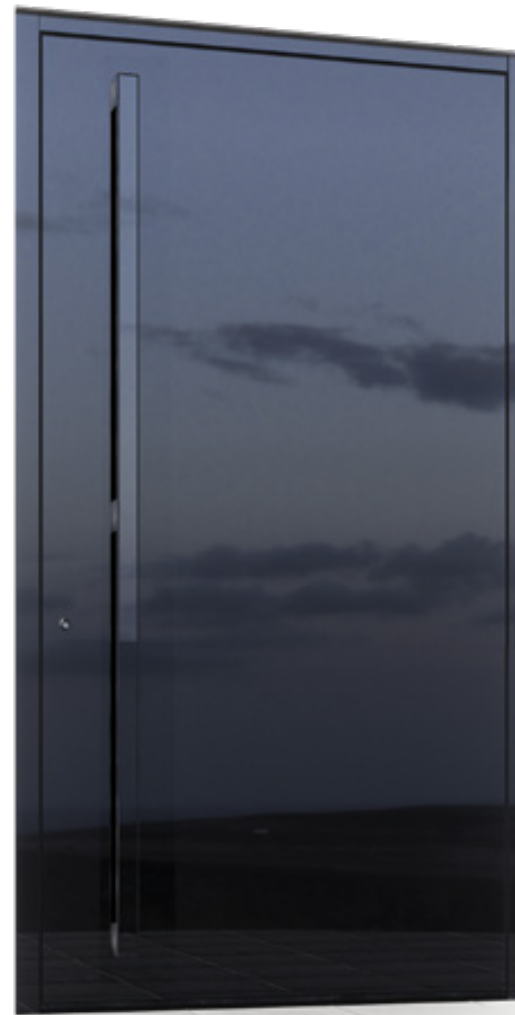

Door Design | 400

Facing: **Black Glass**

External Handle: **Vision**

External Handle Facing: **Black Glass**