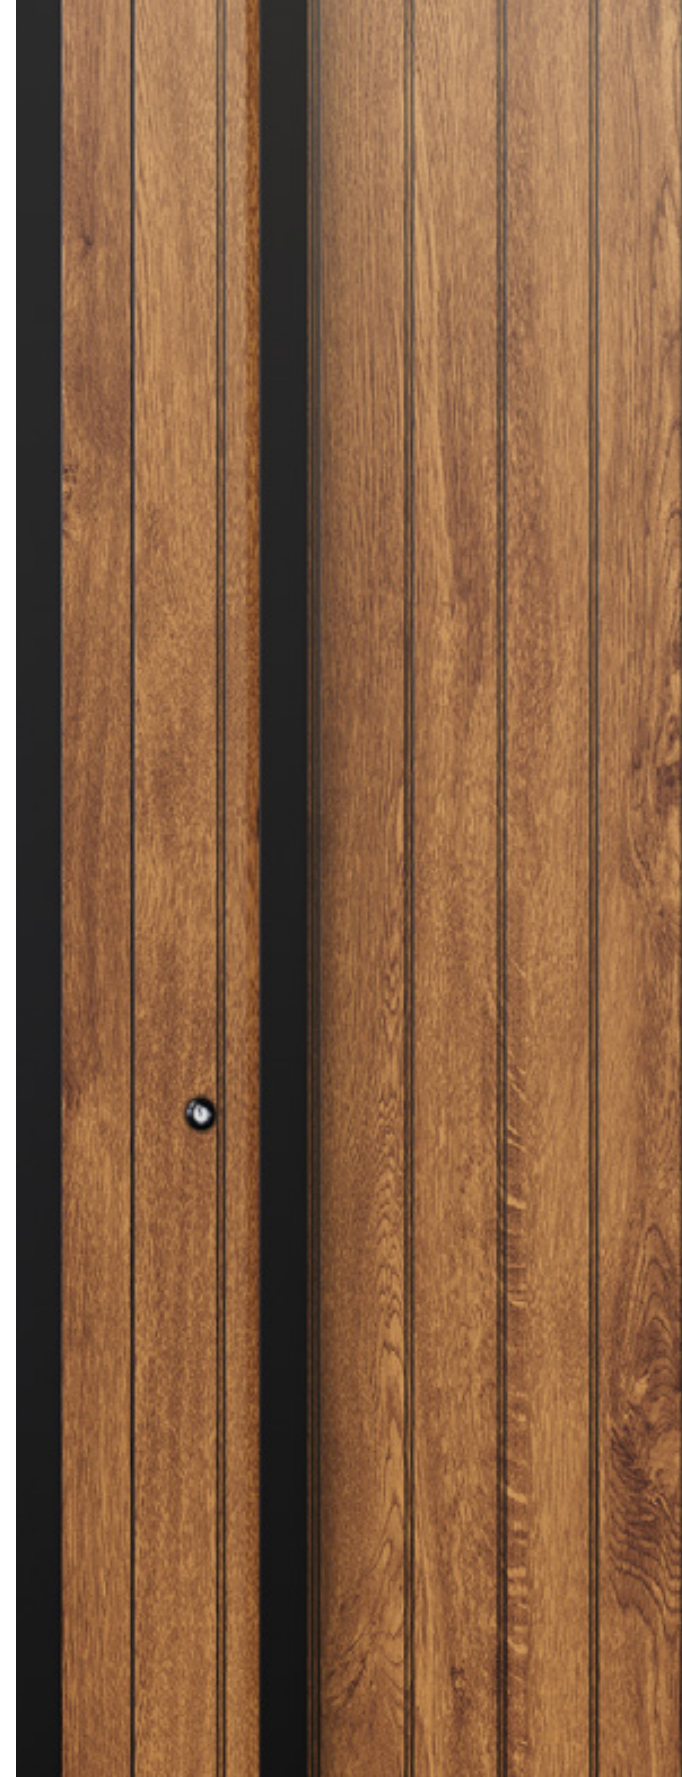

External Handle Color: Anodized Coating

Wood
Color
Pattern
Vertical

Door Design | 483

Door Color: T630

Sidelight: Sandblasted Glass

Sidelight Frame Color: RAL 9005

External Handle: Blade

External Handle Color: Black