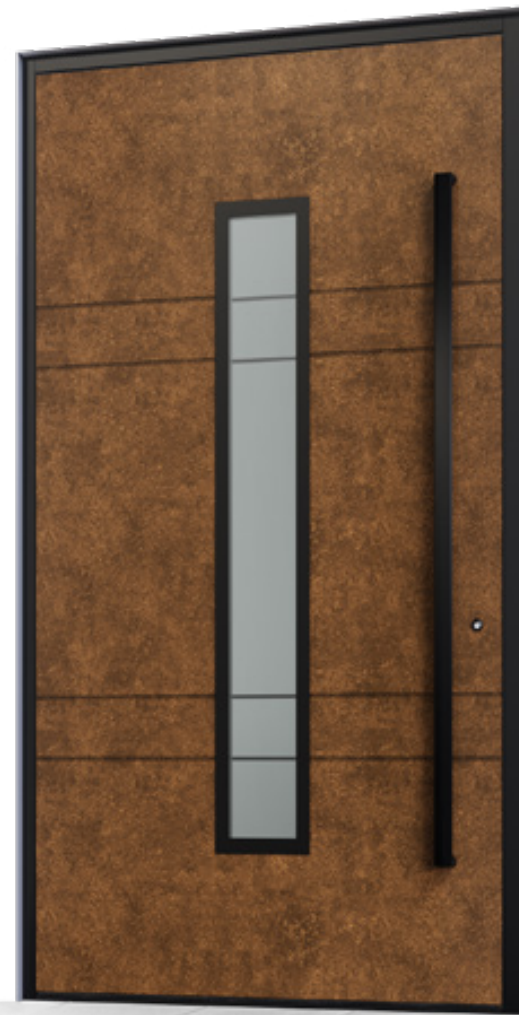

Door Design | 424

Door Color: RAL 7037

External Handle: Bar

External Handle Color: Silver

Wood
Color
Pattern
Horizontal

Door Design | 444

Door Color: RAL 9005

External Handle: Soft Touch