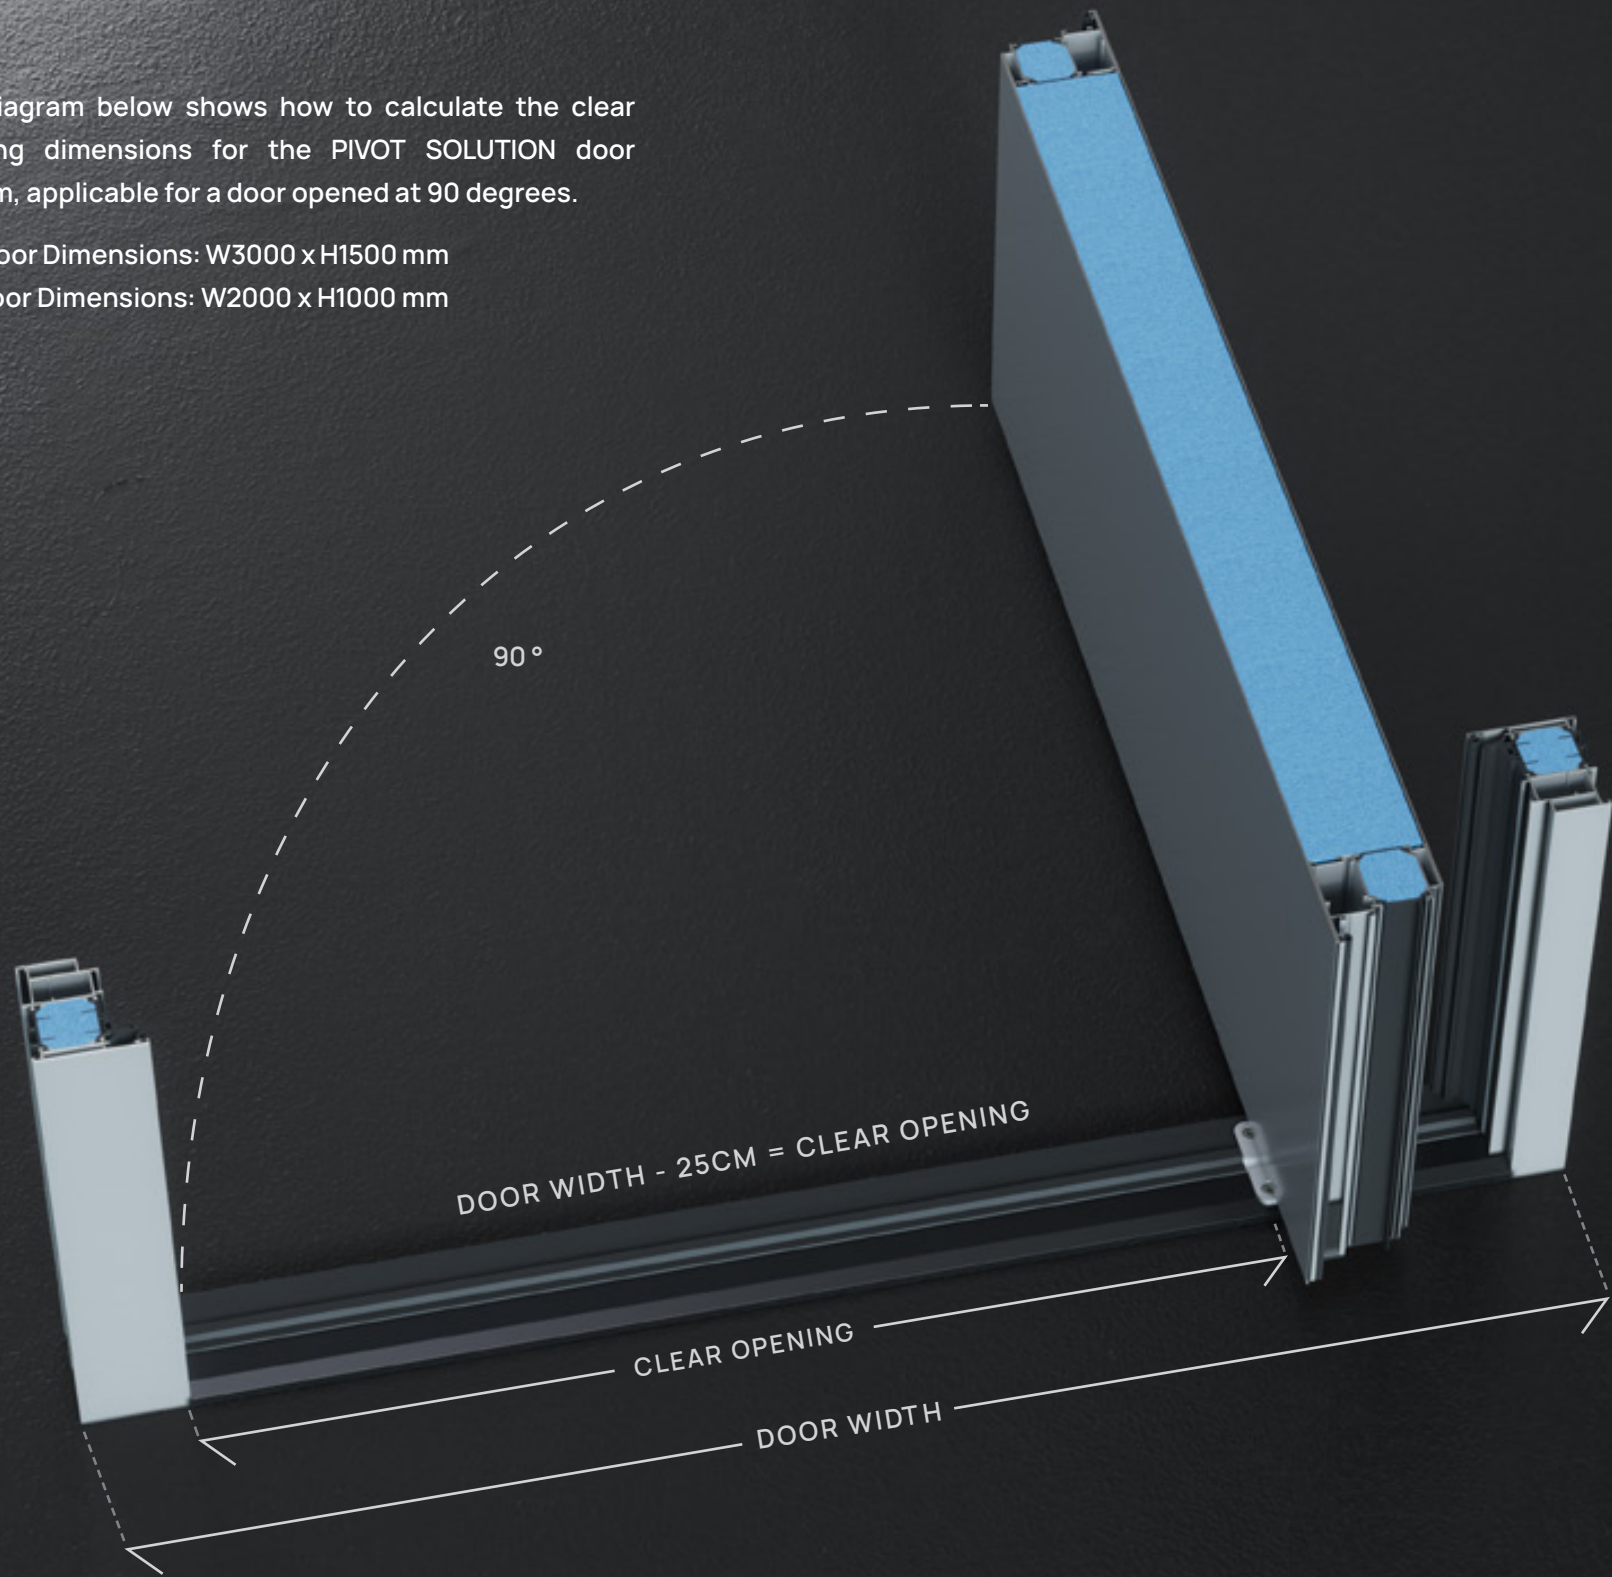

The diagram below shows how to calculate the clear opening dimensions for the PIVOT SOLUTION door system, applicable for a door opened at 90 degrees.

Max Door Dimensions: W3000 x H1500 mm

Min Door Dimensions: W2000 x H1000 mm