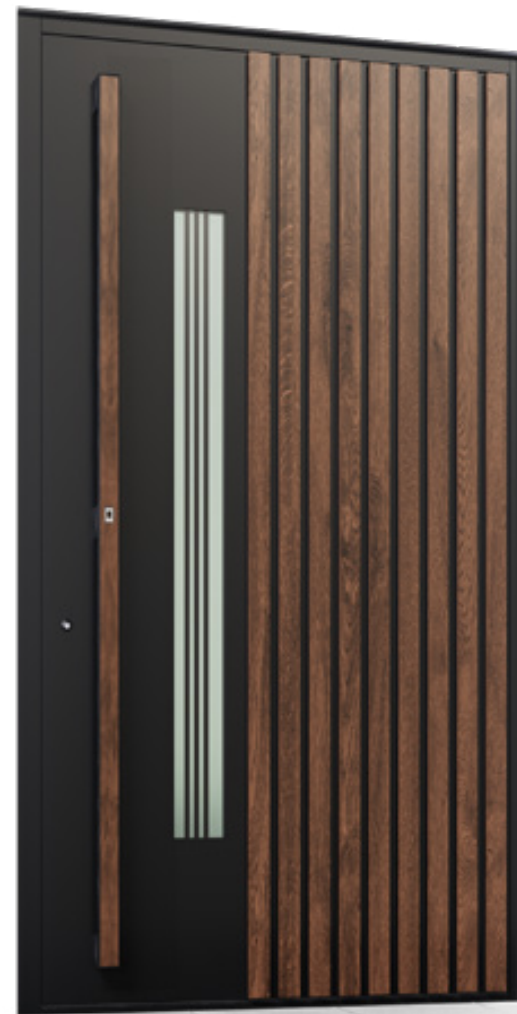

Wood
Color
Pattern
Vertical