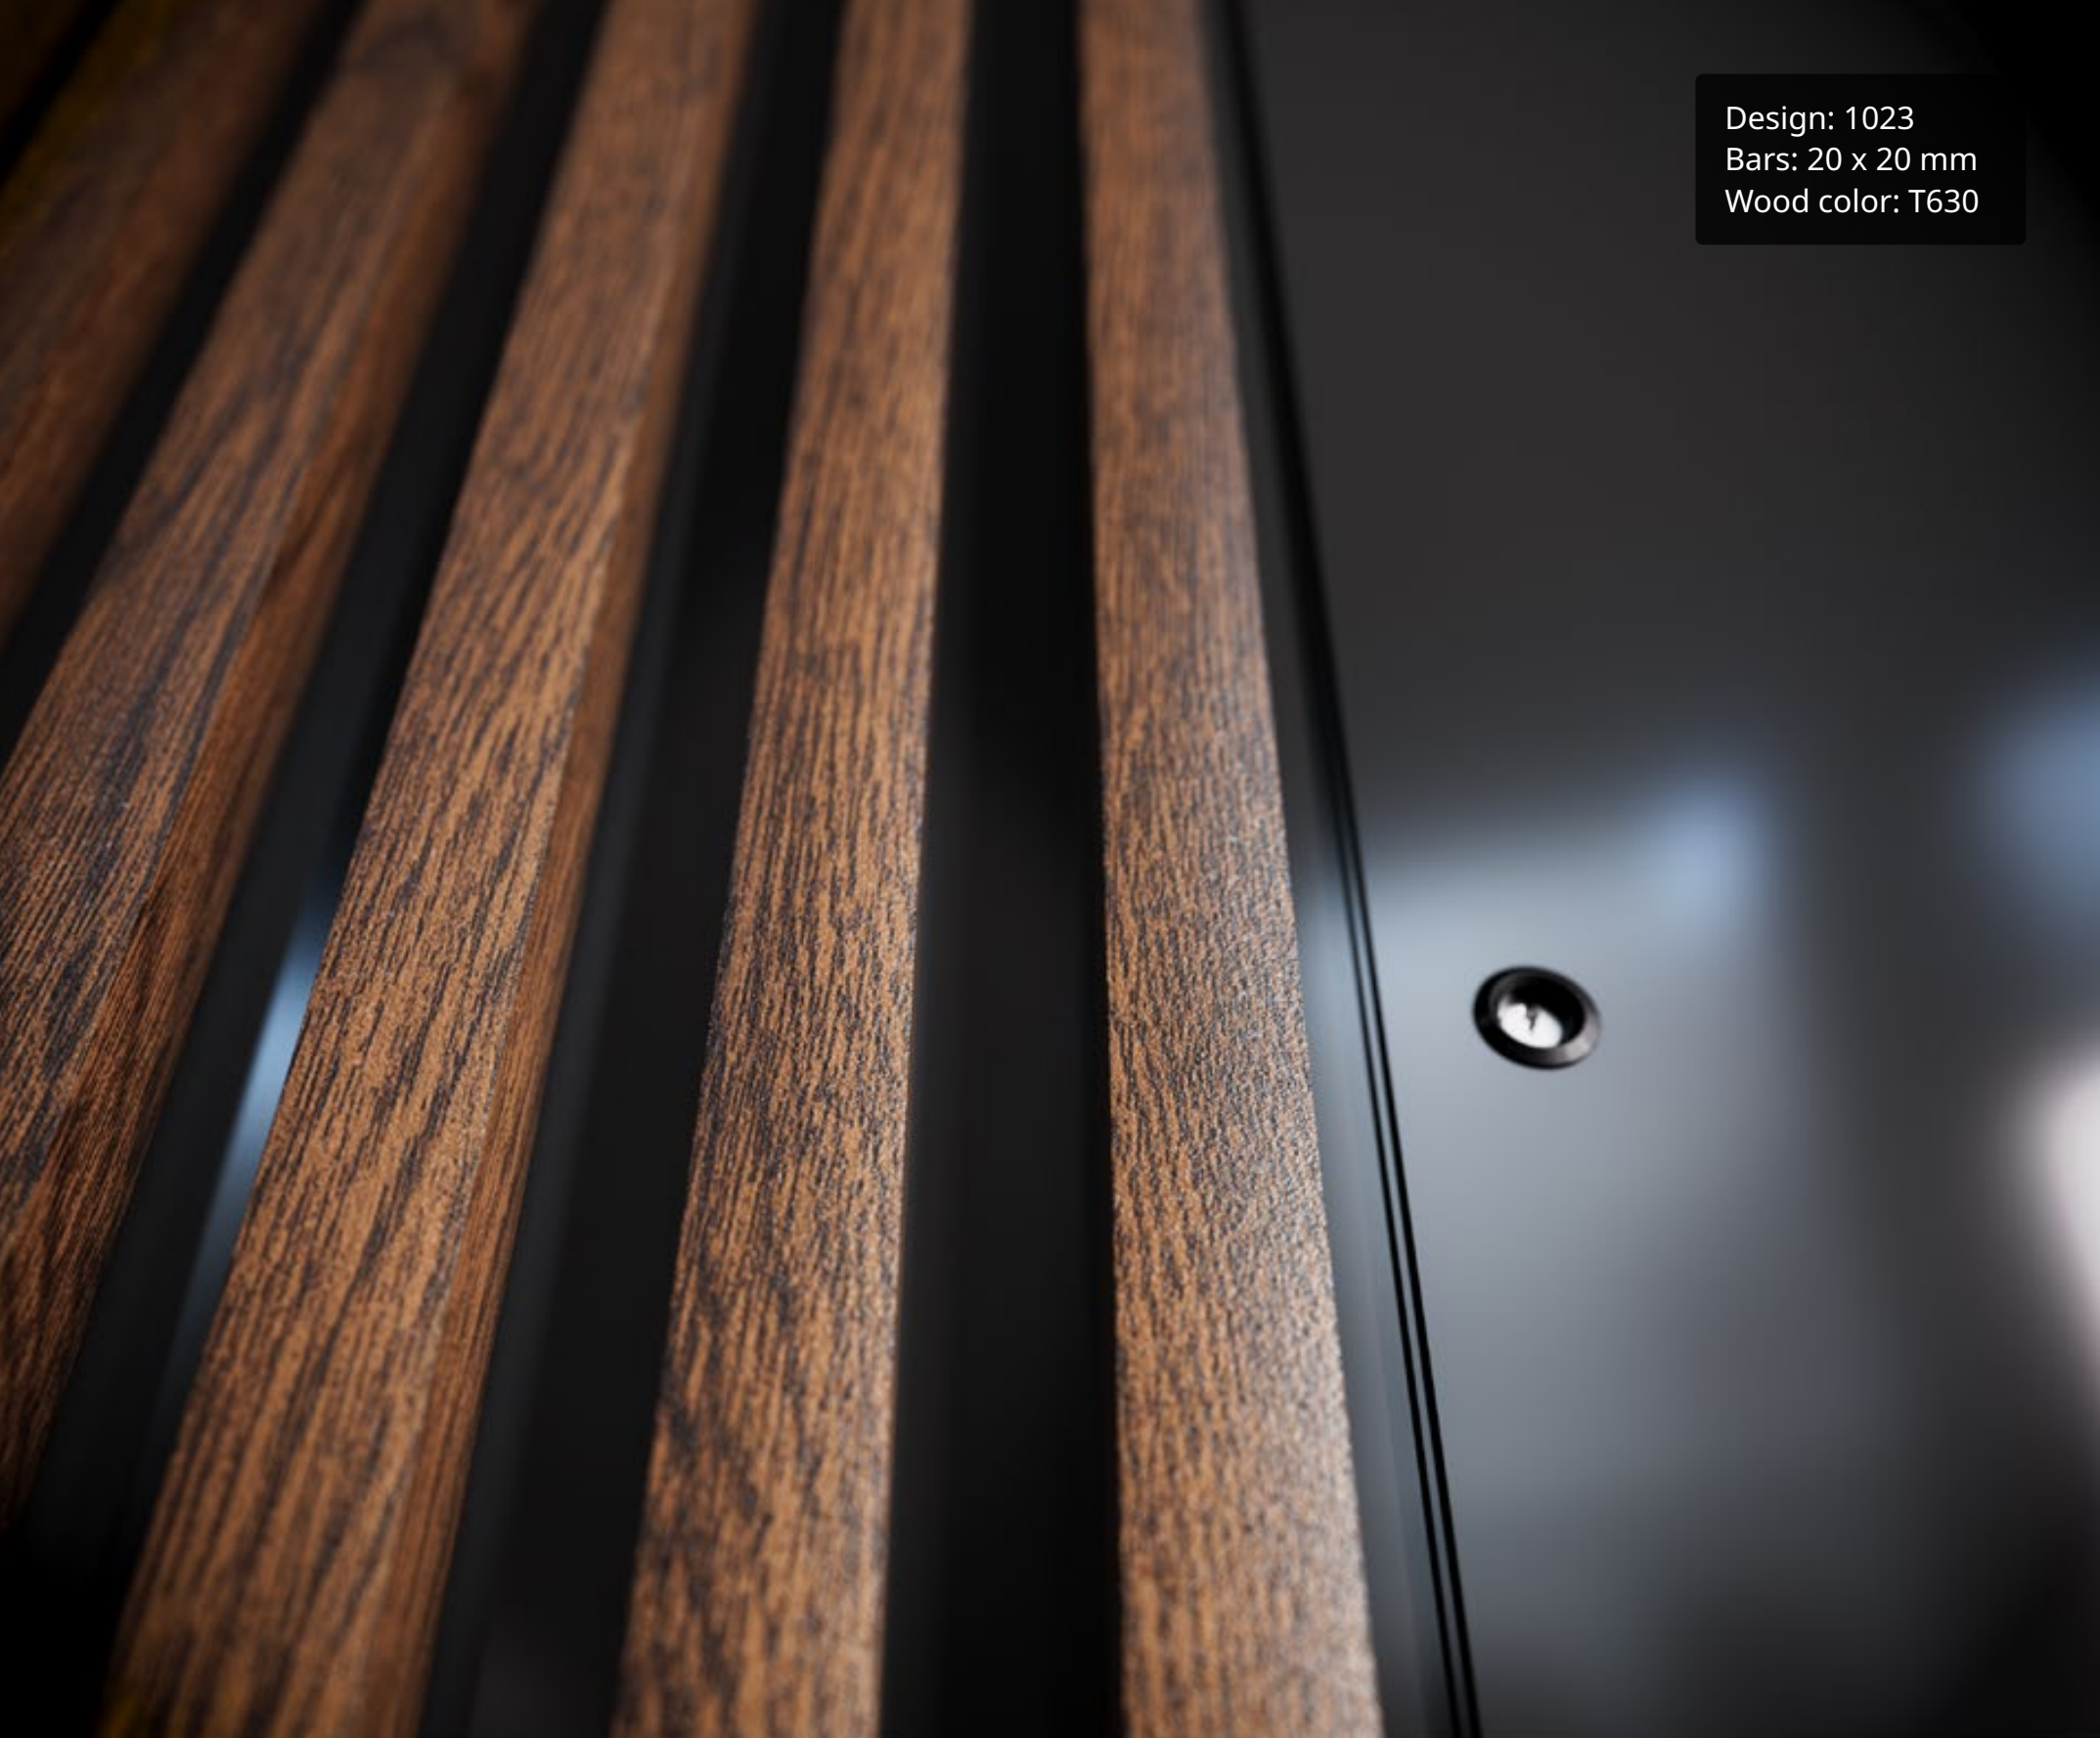

Design: 1023
Bars: 20 x 20 mm
Wood color: T630

Door Style

Tube Doors

Design: 1001

Tube: 60 x 20 mm

T945

RAL9005
structura

A close-up photograph of several parallel wooden slats, likely part of a chair or bench. The slats are made of a light-colored wood with a visible grain pattern. They are arranged in a slightly overlapping manner, creating a sense of depth and texture. The lighting is soft, highlighting the natural grain and the smooth finish of the wood. In the background, a dark, possibly black, surface is visible, which appears to be the seat or backrest of the furniture.