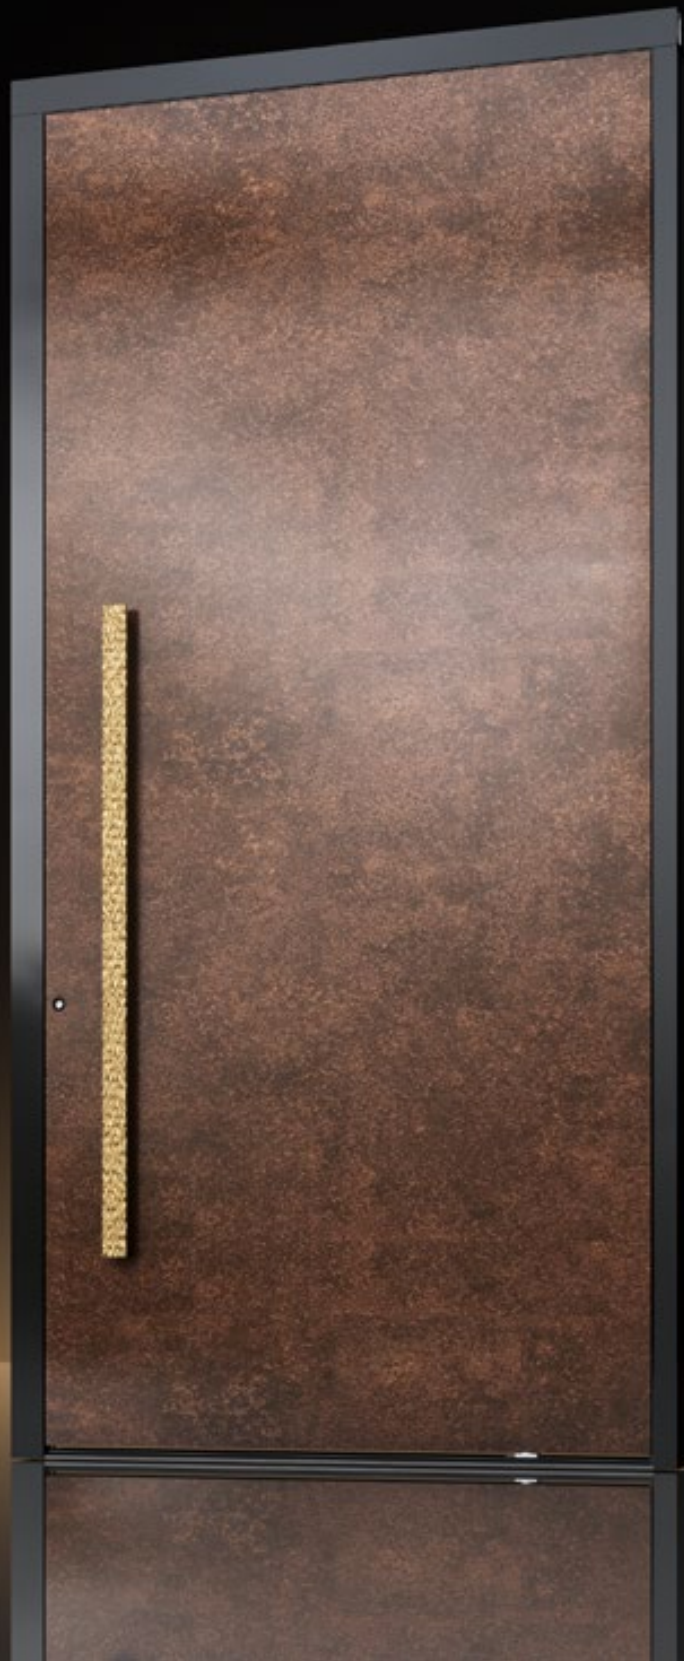

Retro Wood

“Vision” handle with Glass Facing and fingerprint scanner.

Door Style

Mystique Edition

Design: ME 20

Black Marble

Detail of "Gold Fancy" handle.

Door Style