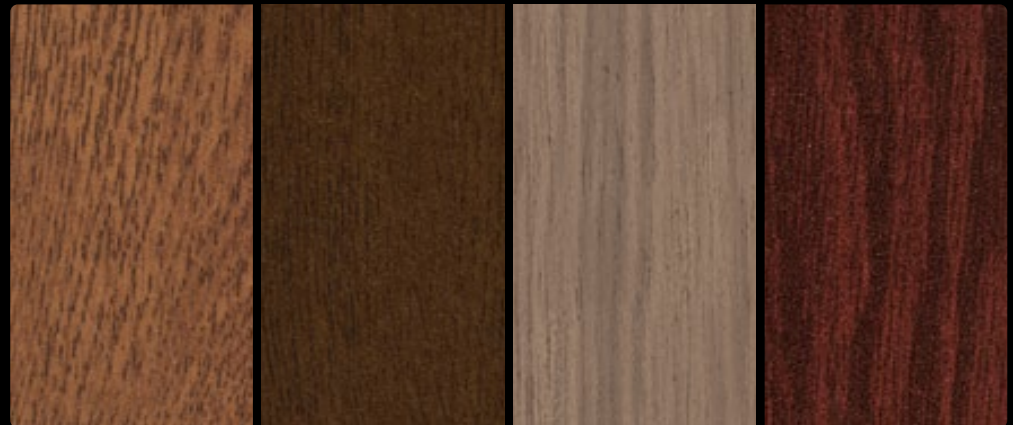

Old Wood

Copper Patina

Concrete Gray

Brown Marble

Wood Colors

Twenty four wood and earth material imitation colors.

T630

T631