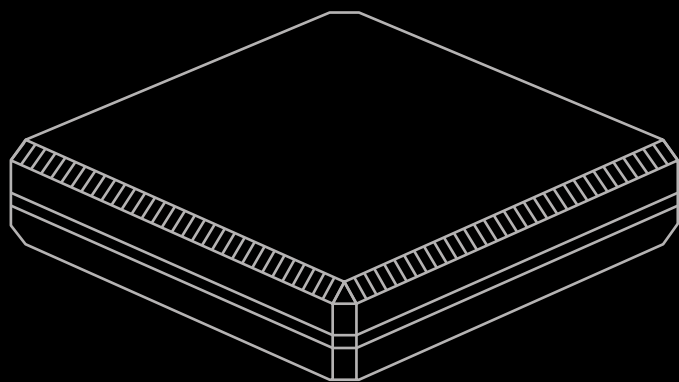

CRYSTAL FACING

*Black or White external glass facing.
The sense of luxury.*