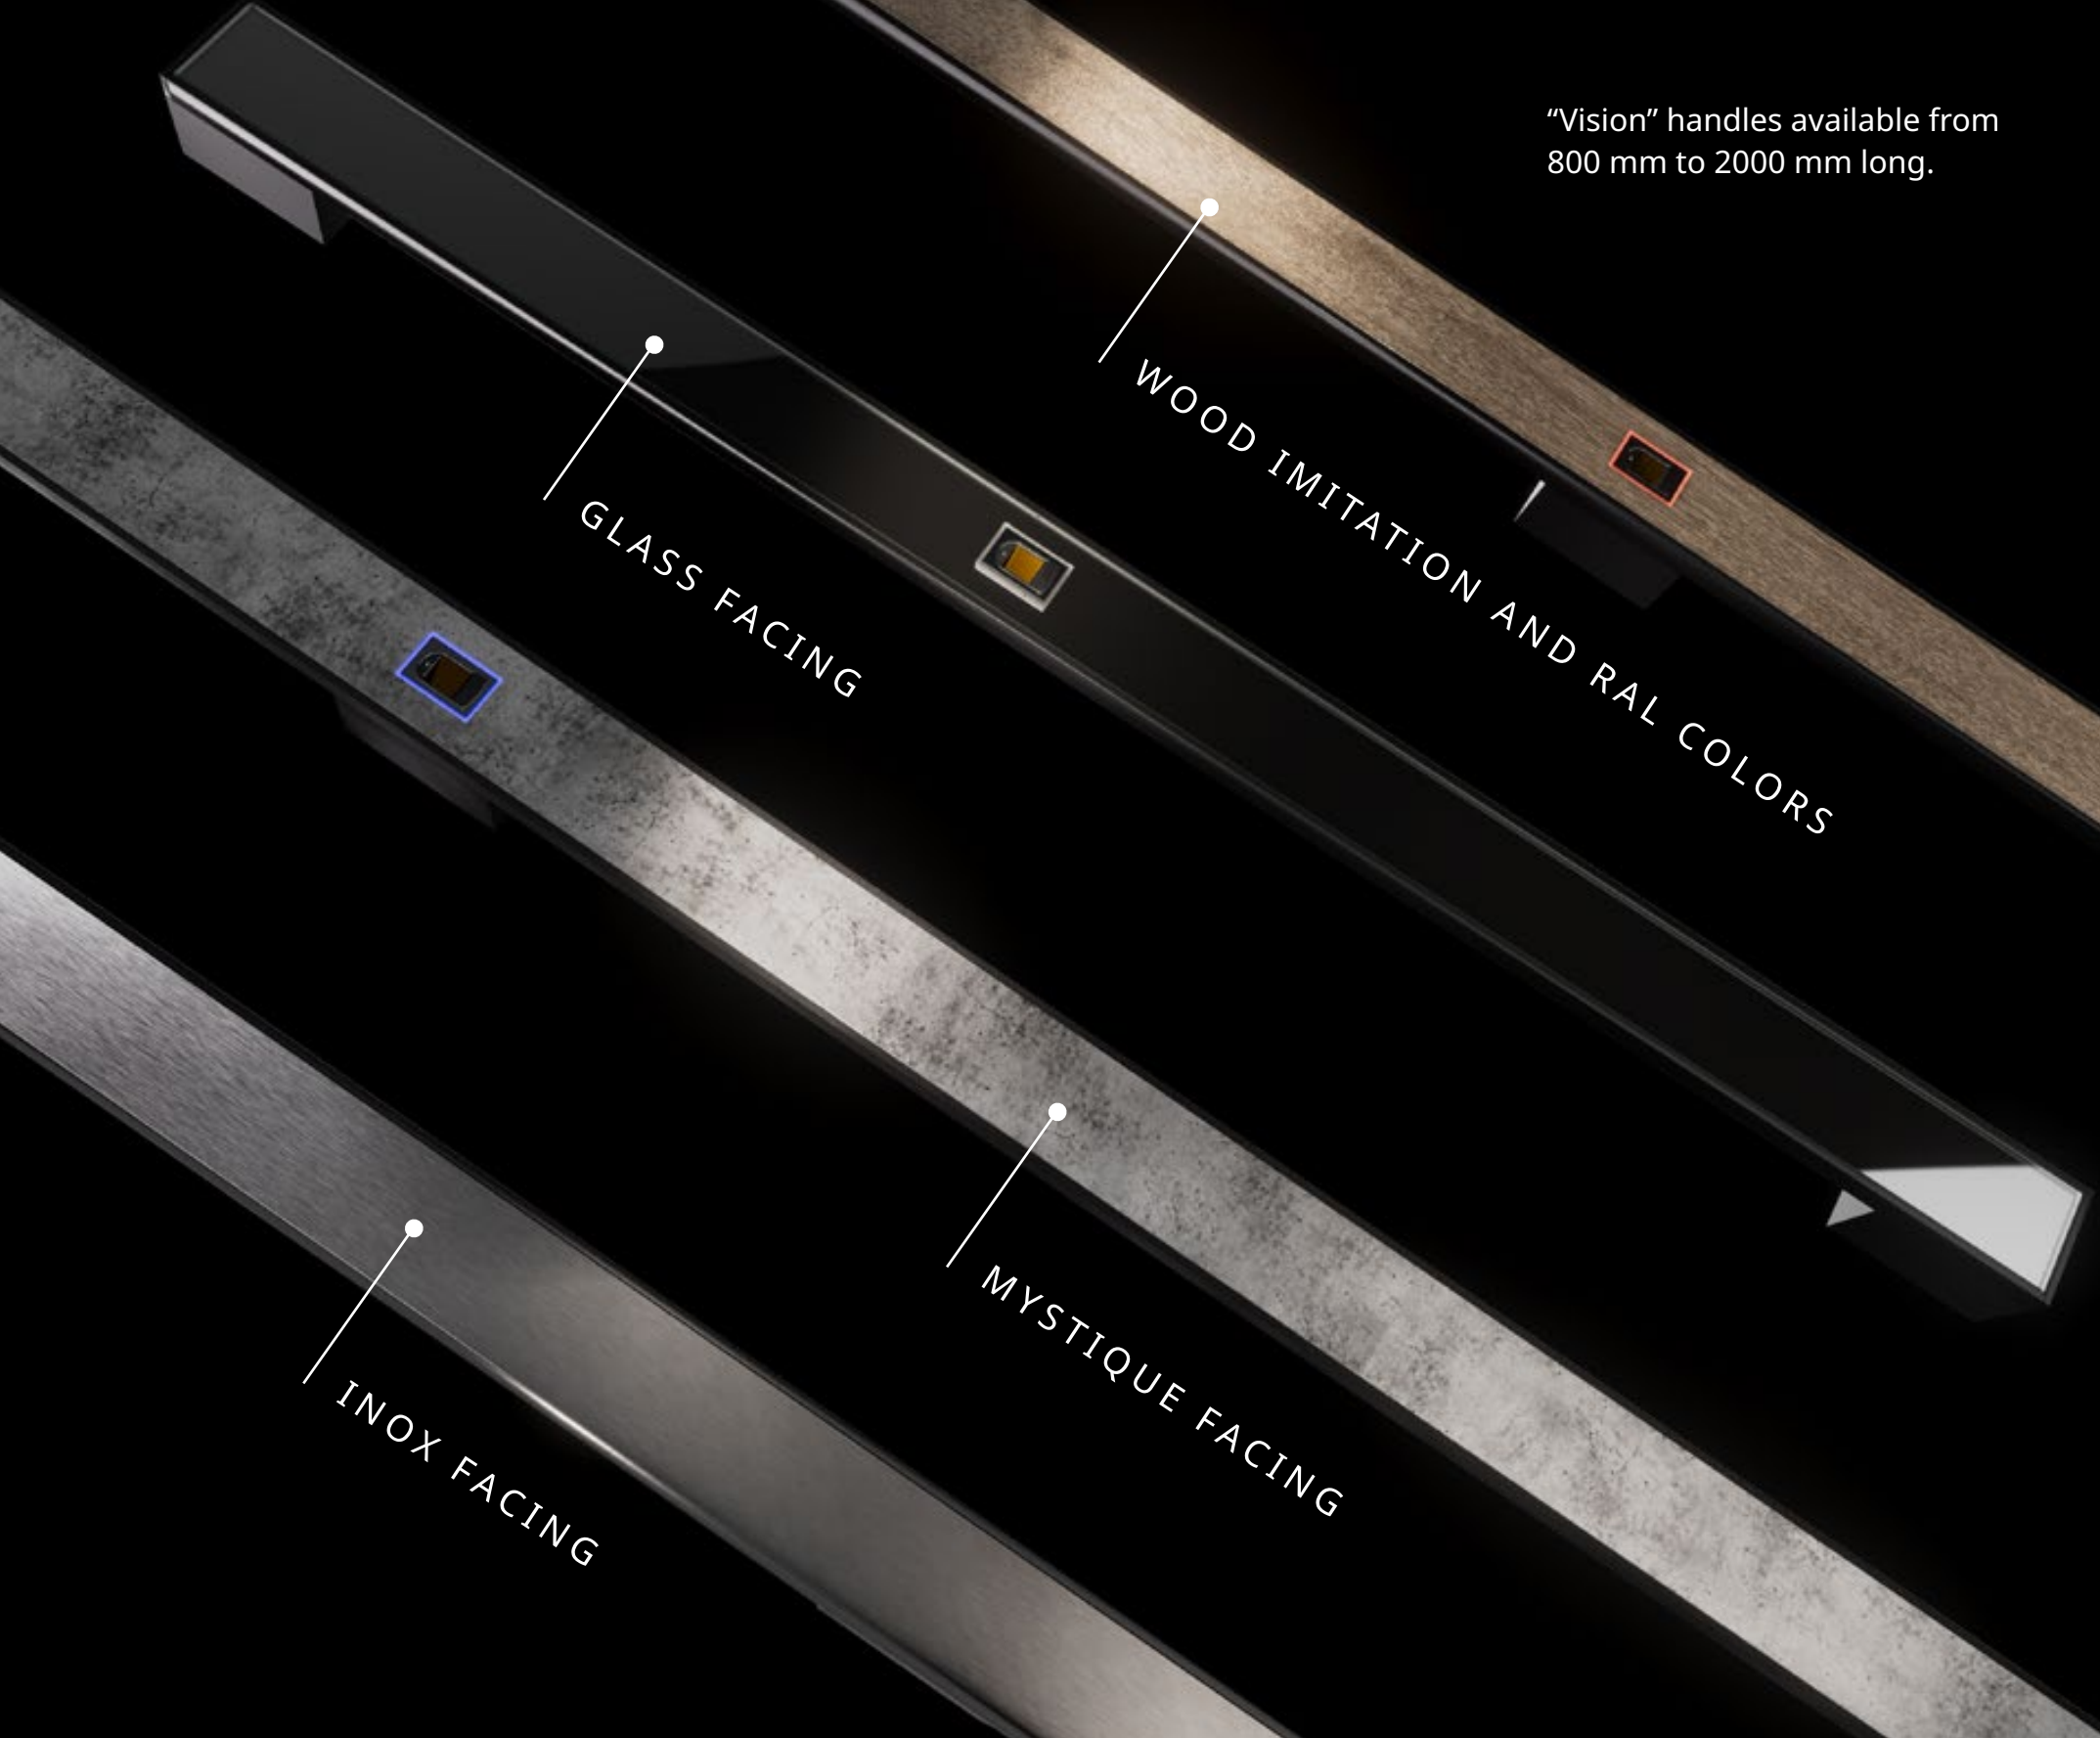

"Vision" handles available from 800 mm to 2000 mm long.

GLASS FACING

WOOD IMITATION AND RAL COLORS

INOX FACING

MYSTIQUE FACING

Door Style

Mystique Edition

Design: ME 30