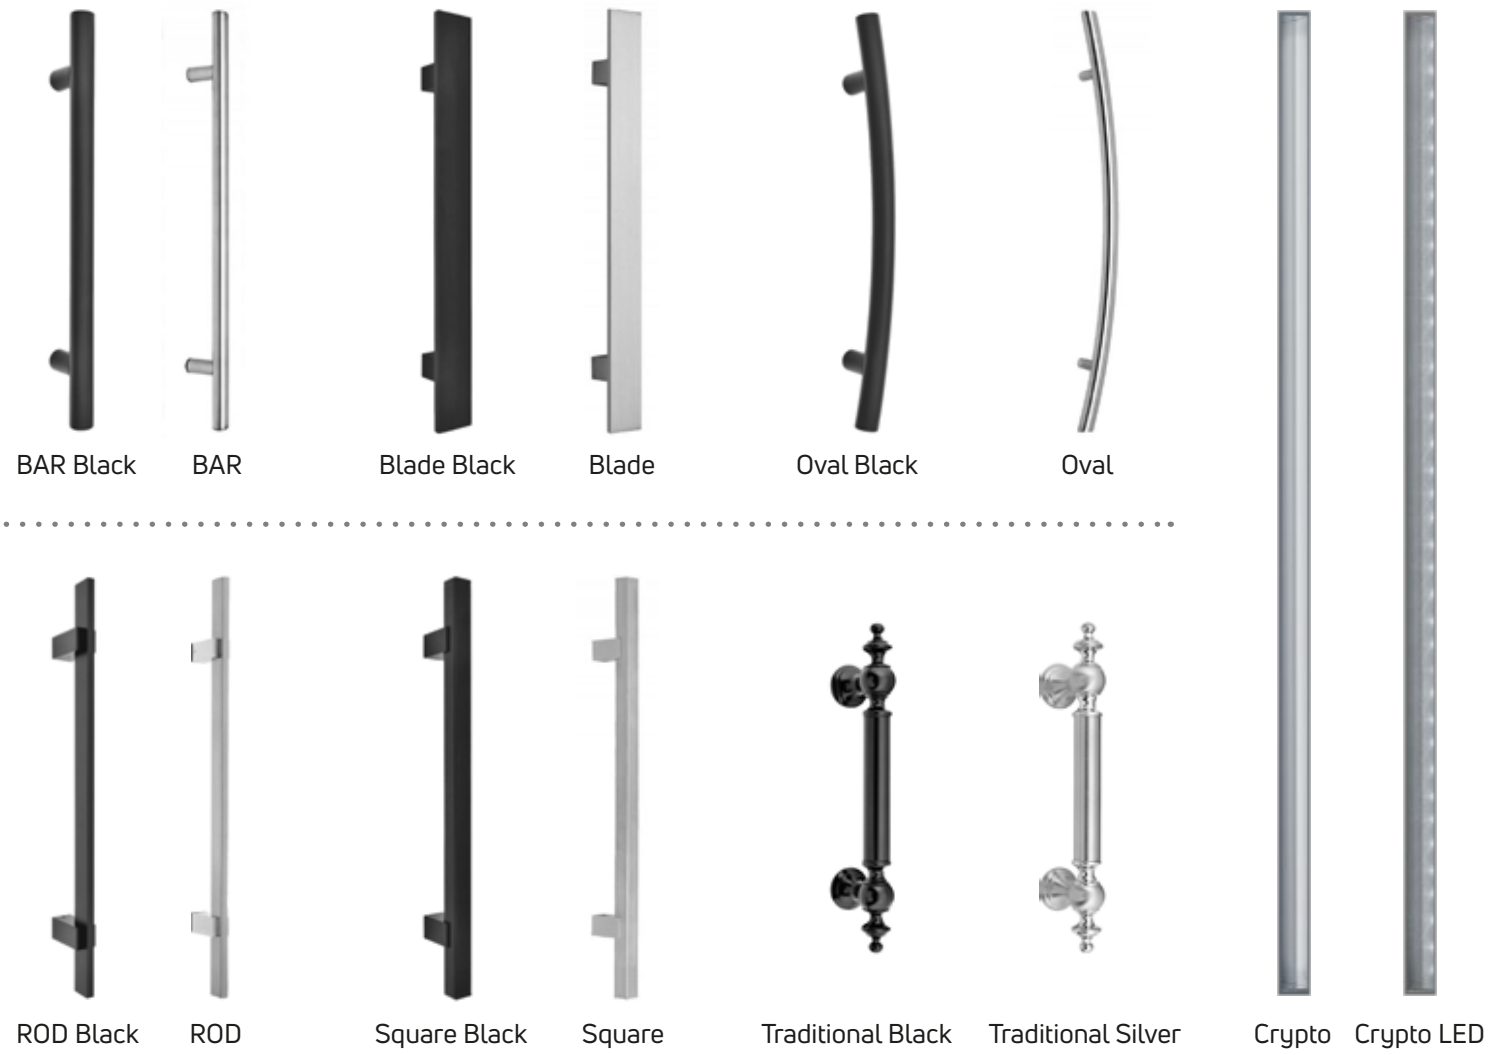

# Accessories

109

# Internal Handles

BIO HANDLES - BIOMETΡΙΚΕΣ ΛΑΒΕΣ - MANIGLIONI BIOMETRICHE

FINGERPRINT / KEYBOARD

Pivot Hinge

External Hinge

Concealed Hinge

Cylinder ISEO R6 PLUS

Electric Door Release