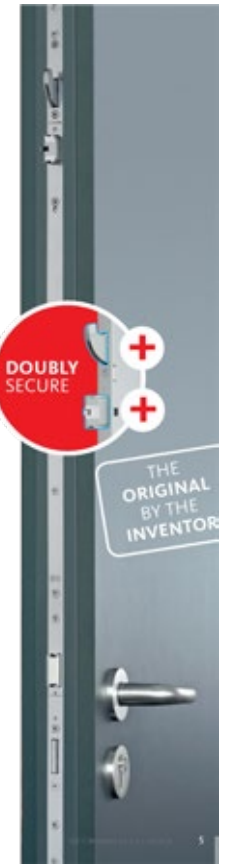

G.U. Security Automatic