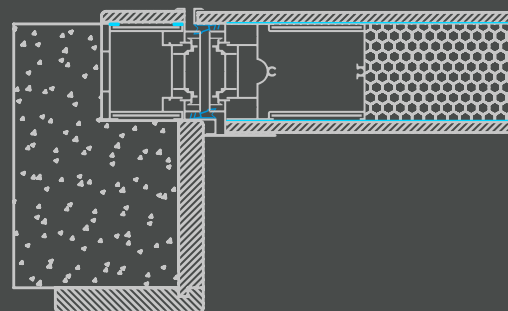

External Sill

Door design: CP-519
Aluminium Composite Panel facing
Color: E-158 Natural Oak
Handle: "Blade" 1000 mm - Black

Εξωτερικό περβάζι

Σχέδιο πόρτας: CP-519
Επένδυση Σύνθετο Πάνελ Αλουμινίου
Χρώμα: E-158 Natural Oak
Λαβή: "Blade" 1000 mm - Μαύρη

Davanzale esterno

Modello porta: CP-519
Rivestimento in pannello composito di Alluminio
Colore: E-158 Natural Oak
Maniglia: "Blade" 1000 mm - Nero

COMPOSITE PANEL FACINGS

INOX / Black Line