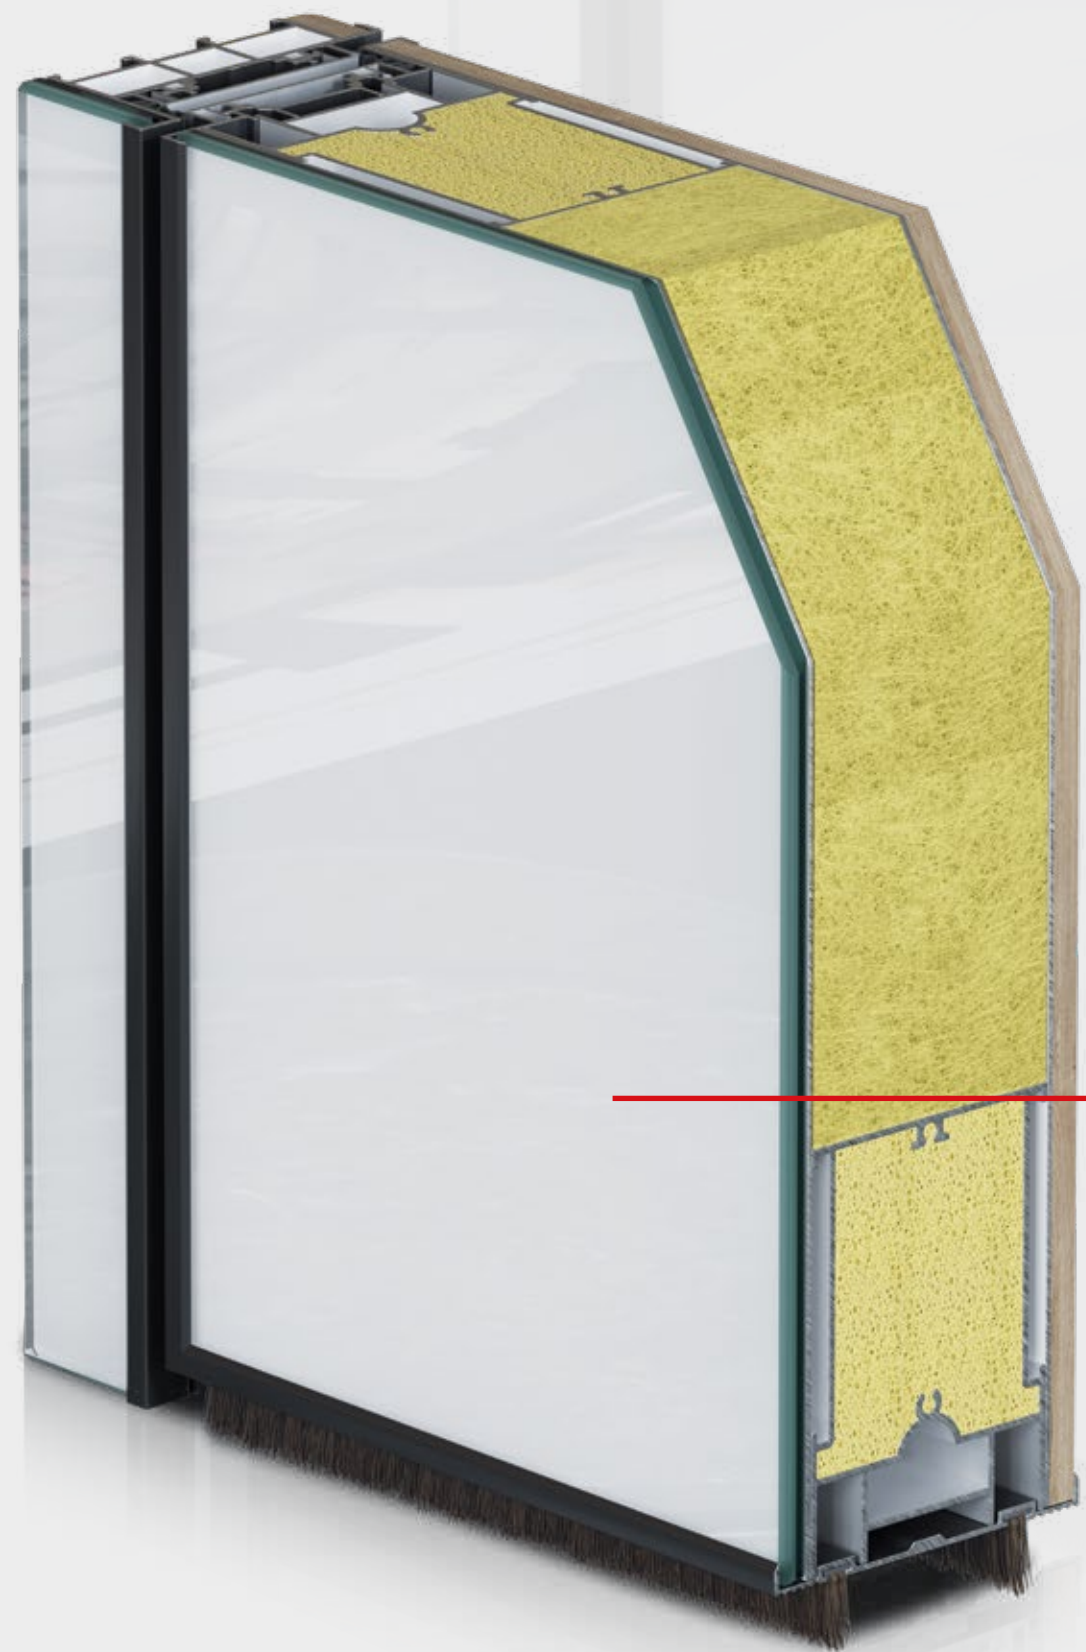

Aluminium Frame With Glass Facing

Κούφωμα Αλουμινίου με επένδυση Γυαλιού
Telaio in Alluminio con rivestimento in Vetro

Modern Design

Μοντέρνος σχεδιασμός
Disegno moderno

Stunning Appearance

Εντυπωσιακό αισθητικό αποτέλεσμα
Risultato estetico di grande effetto

Glass Facing

*For internal and external use
Για εσωτερική και εξωτερική χρήση
Per uso interno ed esterno*

T3

Without Threshold
Χωρίς Κατωκάσι
Senza Soglia