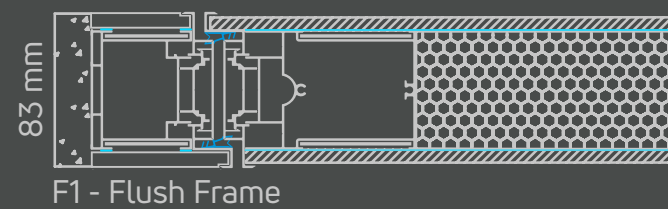

Flush Frame

Door design: AL-503
Aluminium facing
Color: RAL 7001 / T631 Nussbaum
Handle: "Blade" 1000 mm - Silver

Συνεπίπεδη κάσα

Σχέδιο πόρτας: AL-503
Επένδυση Αλουμινίου
Χρώμα: RAL 7001 / T631 Nussbaum
Λαβή: "Blade" 1000 mm - Ασημί

Telaio complanare

Modello porta : AL-503
Rivestimento in Alluminio
Colore: RAL 7001 / T631 Nussbaum
Maniglia: "Blade" 1000 mm - D'argento

ALUMINIUM FACINGS