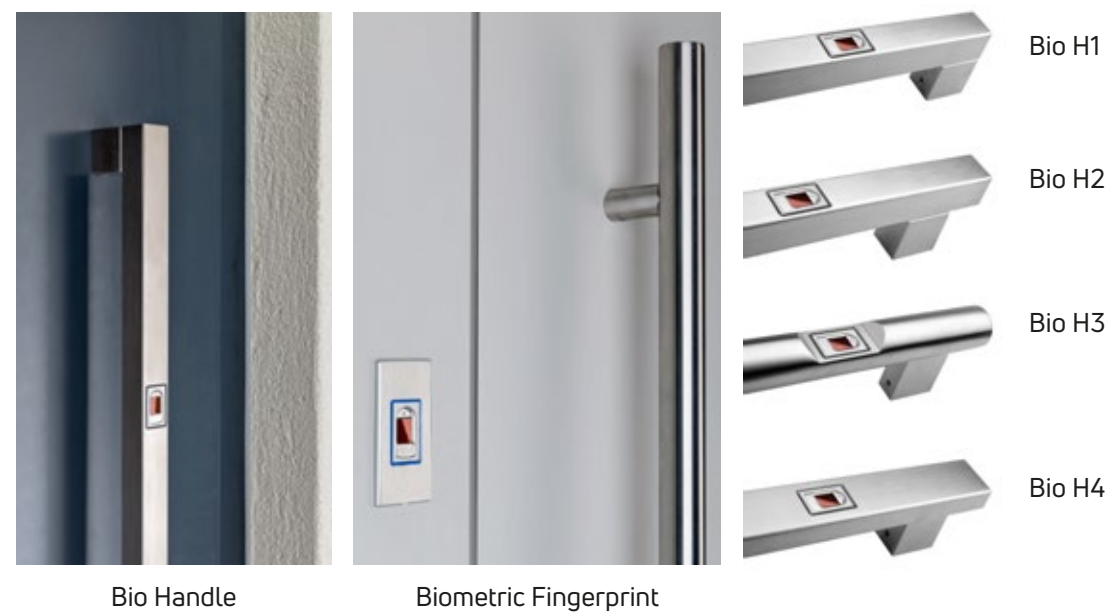

# External Handles

ΕΞΩΤΕΡΙΚΕΣ ΛΑΒΕΣ - MANIGLIONI ESTERNI

MANIGLIONI INTERNI - ΕΣΩΤΕΡΙΚΕΣ ΛΑΒΕΣ

# Internal Handles

BIO HANDLES - BIOMETΡΙΚΕΣ ΛΑΒΕΣ - MANIGLIONI BIOMETRICHE

FINGERPRINT / KEYBOARD

Pivot Hinge

External Hinge

Concealed Hinge

Cylinder ISEO R6 PLUS

Electric Door Release

Manual Door Release

Cylinder Ring

Knob Cylinder

Defender Black

Defender Silver

Digital Door Viewer

Door Viewer Black

Door Viewer Silver